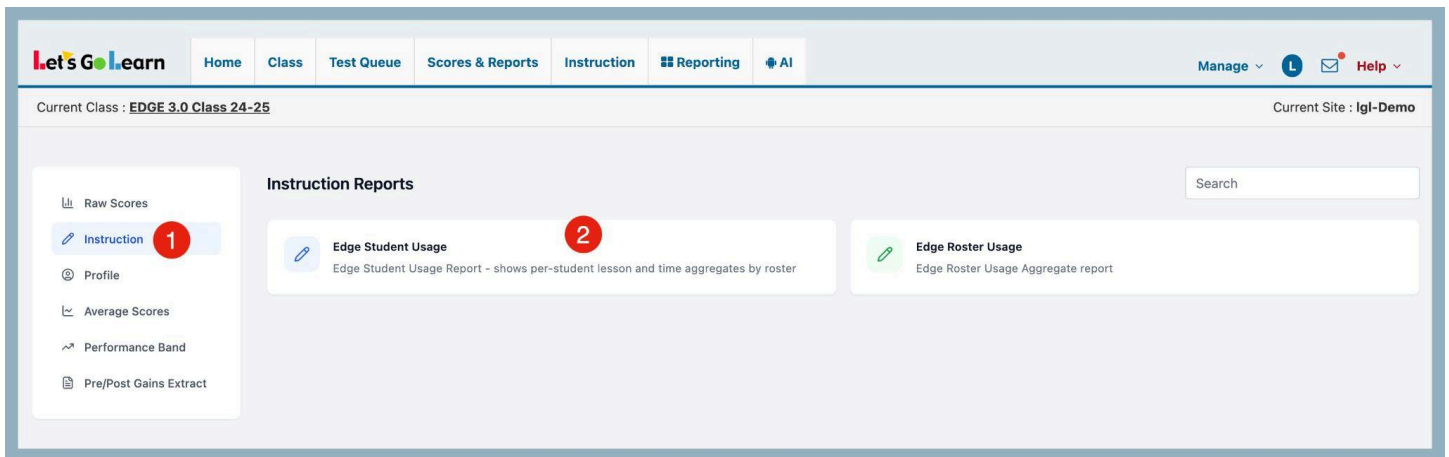

How do I export student Edge usage from the Data Portal Teacher accounts

Accessing *Edge 3.0 Usage Report* via the LGL Data Portal from a Teacher account

STEP 1 - Log into the **Data Portal** from the teacher account by clicking on the **Reporting** tab and selecting **DataPortal**. You can also access the Data Portal from the Scores & Reports tab.

STEP 2 - On the Data Portal page, click **Instruction** and then select **Edge Student Usage**.

STEP 3 - On the Edge Student Usage Report page, select your report criteria.

1. Subject - select Instruction subject
2. Rosters - select Roster(s)
3. Date Range - select date range for report
4. With Activity - option to only show students who have completed at least one lesson
5. Enrolled only - option to show only students who have an Edge assignment
6. Override Goal Thresholds - Option to enable customized grade band thresholds used for the "Goal Met" calculation.
7. Export CSV - download your results