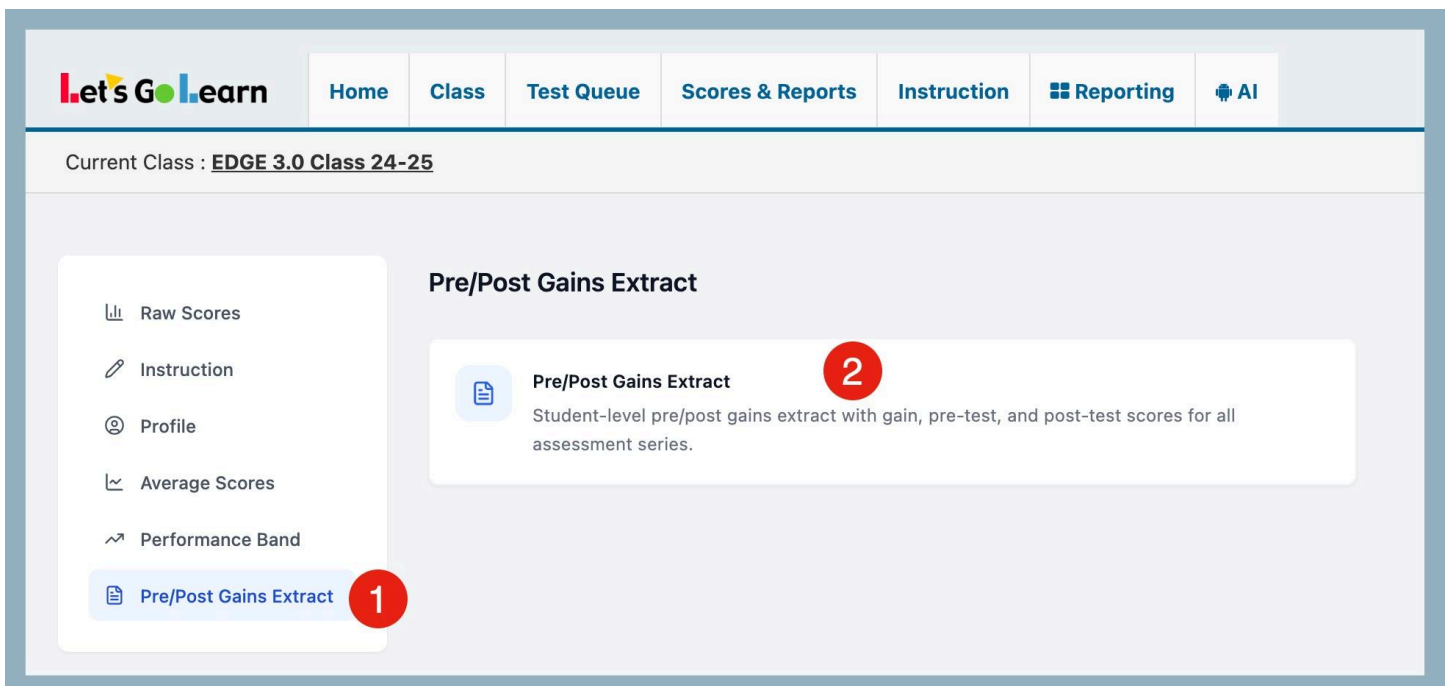

3. On the Data Portal page, select **Pre/Post Gains Extract** and click on **Pre/Post Gains Extract**.