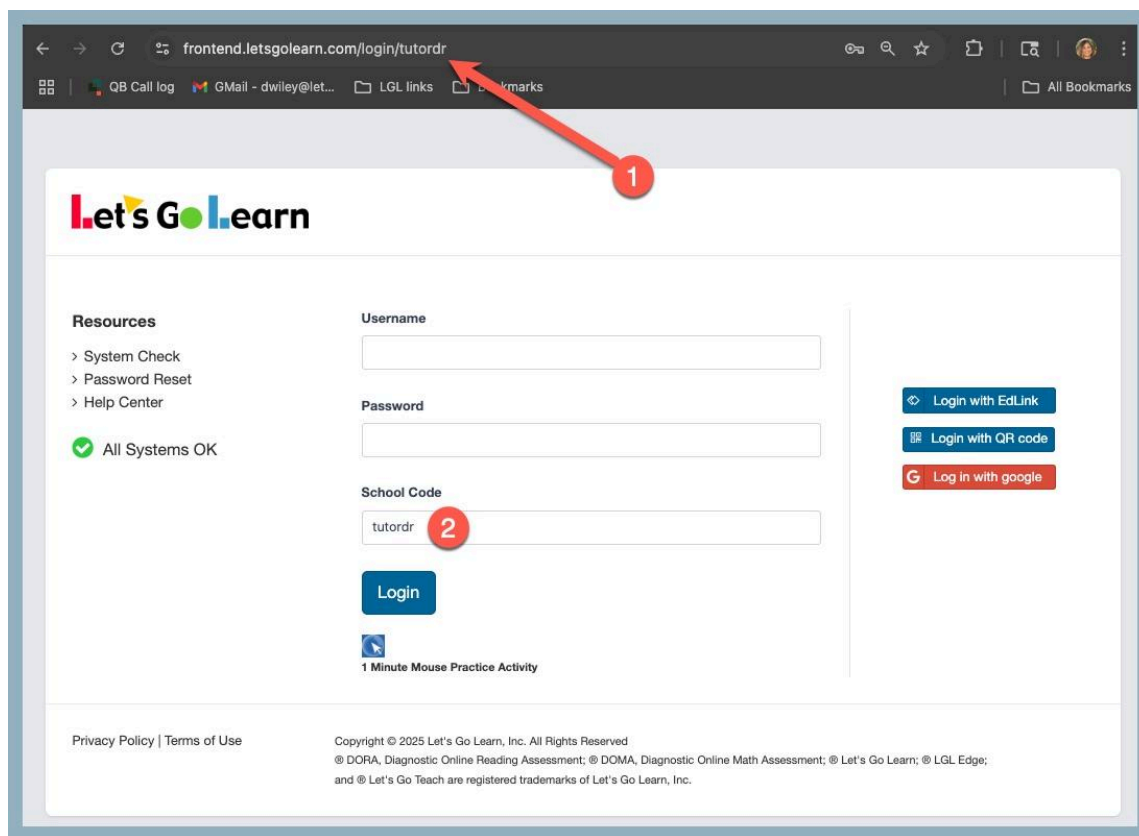

## Tutor Doctor Franchisees How to bookmark your Tutor Doctor Login page

After your franchise has set up an account with Let's Go Learn, you will have been assigned your own school code. Let's Go Learn uses a three credential login system.

### Login Options

**Option A:** Go to [www.letsgolearn.com](http://www.letsgolearn.com) and click on the login button at the top right of the page.  
OR

**Option B:** Bookmark this URL:

[https://frontend.letsgolearn.com/login/\\*\\*your-school-code\\*\\*](https://frontend.letsgolearn.com/login/**your-school-code**)